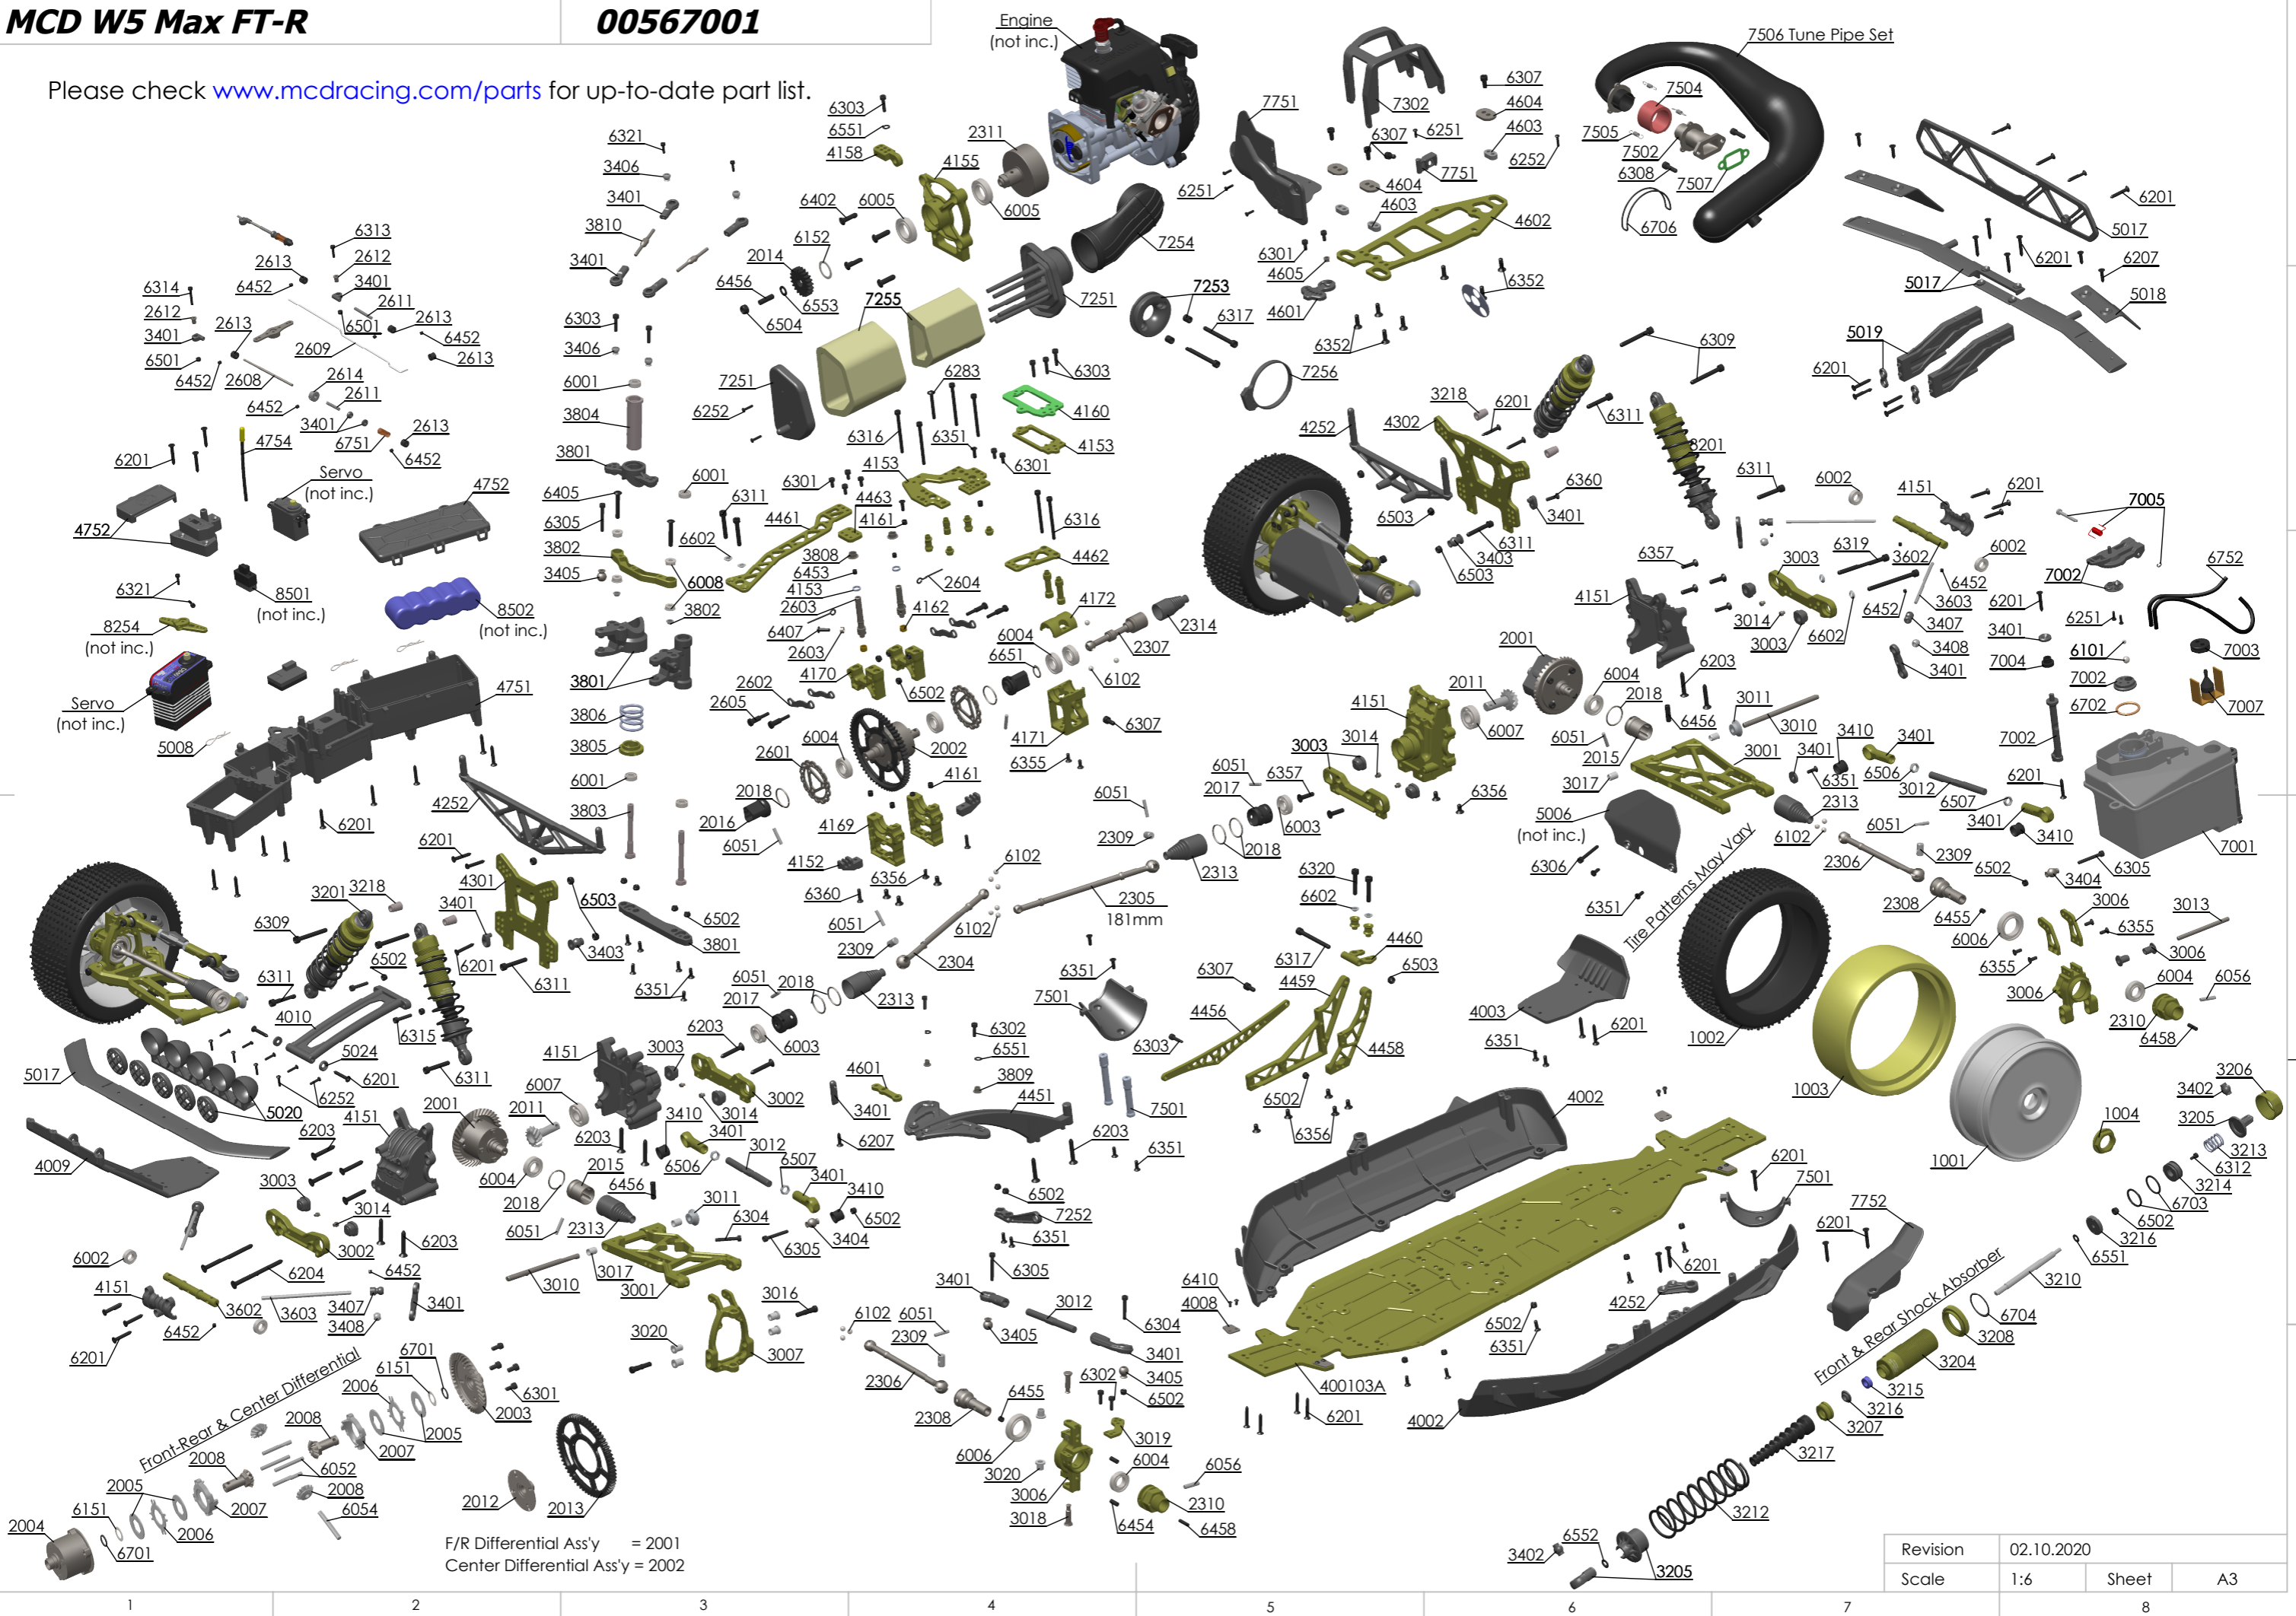

Please check www.mcdracing.com/parts for up-to-date part list.

A
B
C
D
E
F

A
B
C
D
E
F

F/R Differential Ass'y = 2001
 Center Differential Ass'y = 2002

Revision	02.10.2020
Scale	1:6
Sheet	A3